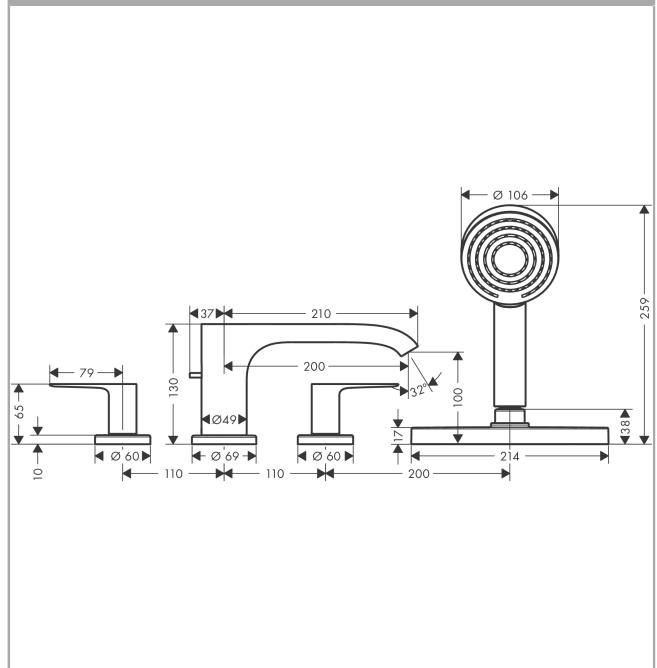

Scale drawing