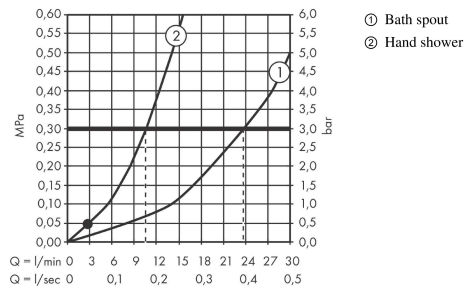

Vivenis

4-hole rim mounted bath mixer with sBox

Surfaces: **Matt White** Article Number: **75444700**

Description

product features

- consists of: 4-hole rim mounted bath mixer, hand shower, shower holder, shower hose, hose box
- 2 functions
- connection type: basic set
- spray type mixer: WaterfallStream
- spray type hand shower: PowderRain
- maximum pull-out length of hand shower: 1.45 m
- sBox for quiet, smooth and protected hose guidance
- maximum flow rate at 3 bar: 23,9 l/min
- flow rate for bath spout at 3 bar: 23,9 l/min
- flow rate of hand shower at 3 bar: 10,5 l/min
- min. operating pressure: 1 bar
- max. operating pressure: 10 bar
- ceramic valves hot/ cold 90°
- non-return valve
- connection dimension: DN15

Technology

Design awards

reddot winner 2021

Product image

Scale drawing

Vivenis
4-hole rim mounted bath mixer with sBox
 Surfaces: **Matt White** Article Number: **75444700**

Flowchart

Vivenis
4-hole rim mounted bath mixer with sBox
 Surfaces: **Matt White** Article Number: **75444700**