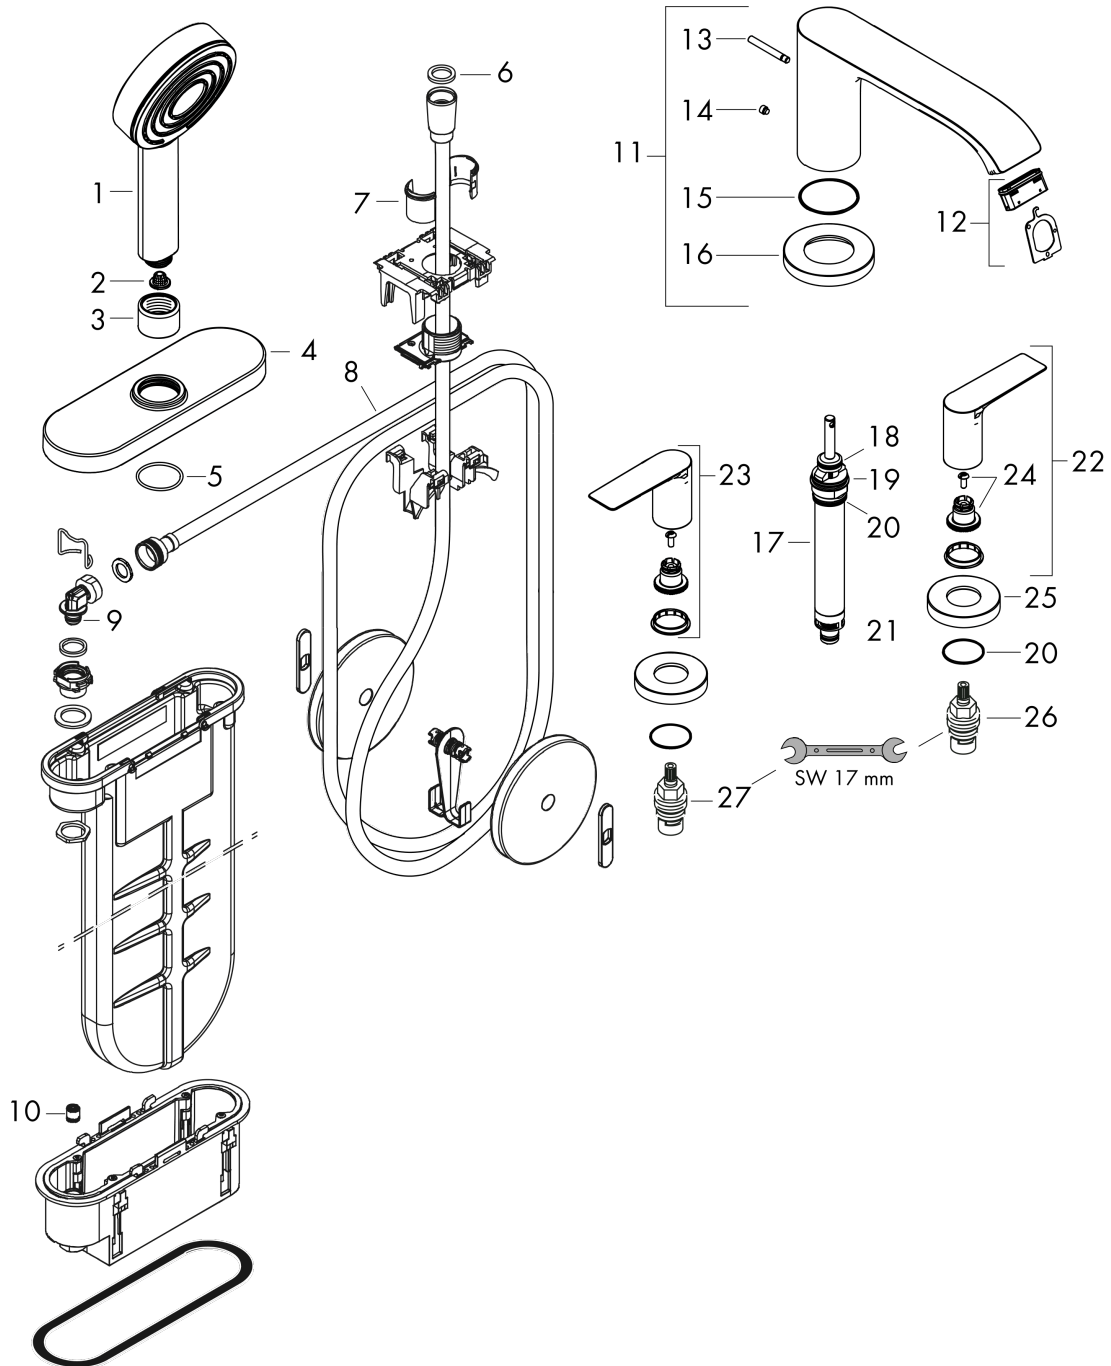

Vivenis

4-hole rim mounted bath mixer with sBox

Surfaces: **Matt White** Article Number: **75444700**

Description

product features

- consists of: 4-hole rim mounted bath mixer, hand shower, shower holder, shower hose, hose box
- 2 functions
- connection type: basic set
- spray type mixer: WaterfallStream
- spray type hand shower: PowderRain
- maximum pull-out length of hand shower: 1.45 m
- sBox for quiet, smooth and protected hose guidance
- maximum flow rate at 3 bar: 23,9 l/min
- flow rate for bath spout at 3 bar: 23,9 l/min
- flow rate of hand shower at 3 bar: 10,5 l/min
- min. operating pressure: 1 bar
- max. operating pressure: 10 bar
- ceramic valves hot/ cold 90°
- non-return valve
- connection dimension: DN15

Exploded Drawing

Year of production: >06/21

Vivenis

4-hole rim mounted bath mixer with sBox

Surfaces: **Matt White** Article Number: **75444700**

Spare part list

Year of production: >06/21

Pos.	Description	Article Number	Price	PU
1	-	24120700	-	1
2	filter	92672000	-	1
3	nut	97584700	-	1
4	escutcheon	93505700	-	1
5	O-Ring 32x2	98193000	-	1
6	seal	98058000	-	1
7	insert for shower holder	96942000	-	1
8	shower hose	93506000	-	1
9	O-ring 9x2	98119000	-	1
10	non return valve DW 10	96456000	-	1
11	spout cpl.	94312700	-	1
12	aerator cpl.	93916000	-	1
13	diverter knob	98707700	-	1
14	hollow set screw M6x6	97660000	-	1
15	O-ring 41x1,5	98168000	-	1
16	escutcheon for spout	93978700	-	1
17	selector assy	93589000	-	1
18	O-Ring 14x2,5	98189000	-	1
19	O-Ring 23x2,5	98183000	-	1
20	O-Ring 22x2	98185000	-	1
21	O-ring 9x2,5	98217000	-	1
22	handle for cold water	94311700	-	1
23	handle for hot water	94310700	-	1
24	handle fixing set	94184000	-	1
25	escutcheon for handle	93976700	-	1
26	shut off unit left closing	94008000	-	1
27	shut off unit right closing	94009000	-	1